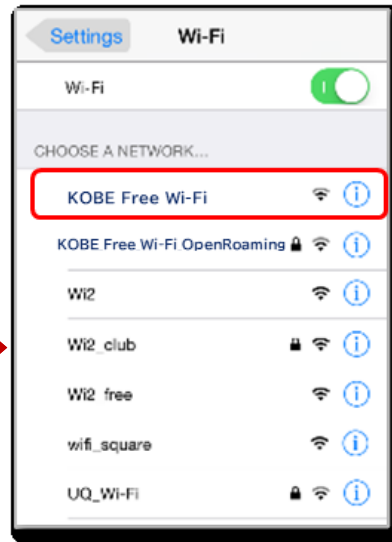

From the SSID list,
[KOBE Free Wi-Fi]
is chosen.

A procedure 4.