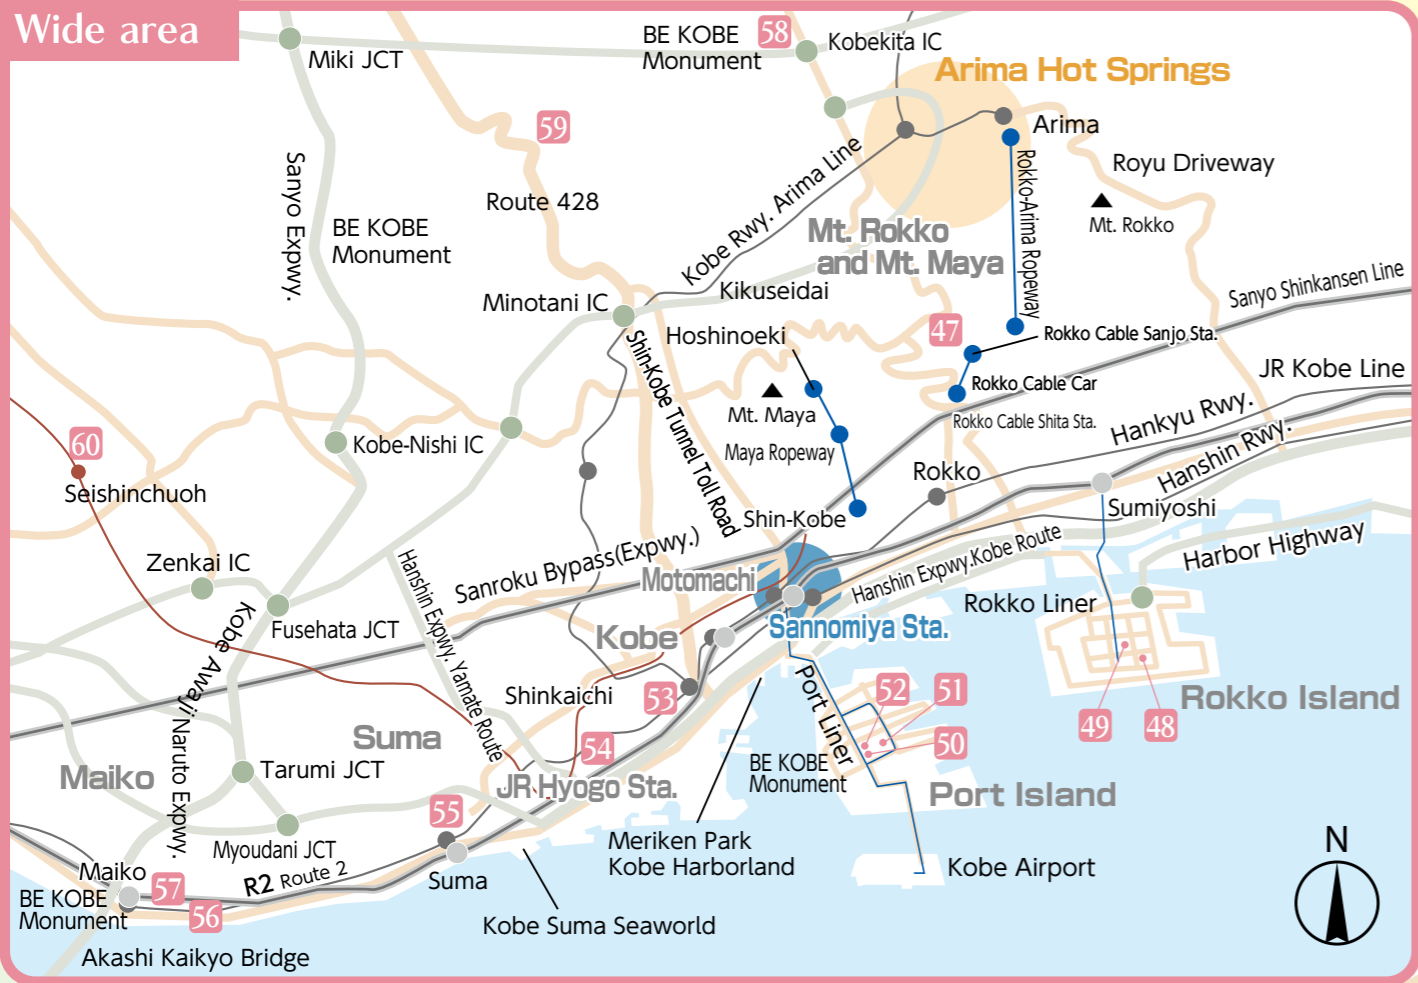

☎078-708-3331 Rooms 25

Over 20,001JPY

★Dinner and breakfast are included in the price

7-minute walk from JR Maiko Station

**57 SEASIDE HOTEL MAIKOVILLA KOBE**

シーサイドホテル舞子ビラ神戸

☎078-706-3711 Rooms 247

5,001JPY~10,000JPY

7-minute walk from JR Maiko Station (Shuttle service available)

**58 KOBE HOTEL FRUIT FLOWER**

神戸 ホテルフルーツ・フラワー

☎078-954-1000 Rooms 129

5,001JPY~10,000JPY

15 minutes by bus or taxi from Okaba Station (Kobe Electric Railway)

**59 GLAMP DOME KOBE TENKU**

GLAMP DOME 神戸天空

☎078-581-6000 Rooms 33

10,001JPY~15,000JPY

Shuttle bus is available from the Tanigami station (reservation required)

**60 KOBE SEISHIN ORIENTAL HOTEL**

神戸 西神オリエントホテル

☎078-992-8111 Rooms 184

5,001JPY~10,000JPY

Above the Seisin Chuoh subway station

Wide area

Arima Onsen area

Central KOBE area

ACCESS GUIDE

**By Train**  
 20min from Osaka 50min from Kyoto