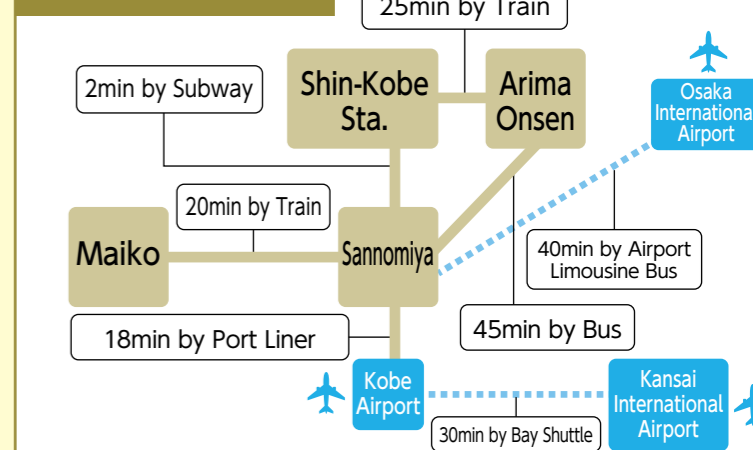

☎078-992-8111 Rooms 184

5,001JPY~10,000JPY

Above the Seisin Chuoh subway station

Wide area

Arima Onsen area

Central KOBE area

ACCESS GUIDE

**By Train**  
 20min from Osaka 50min from Kyoto