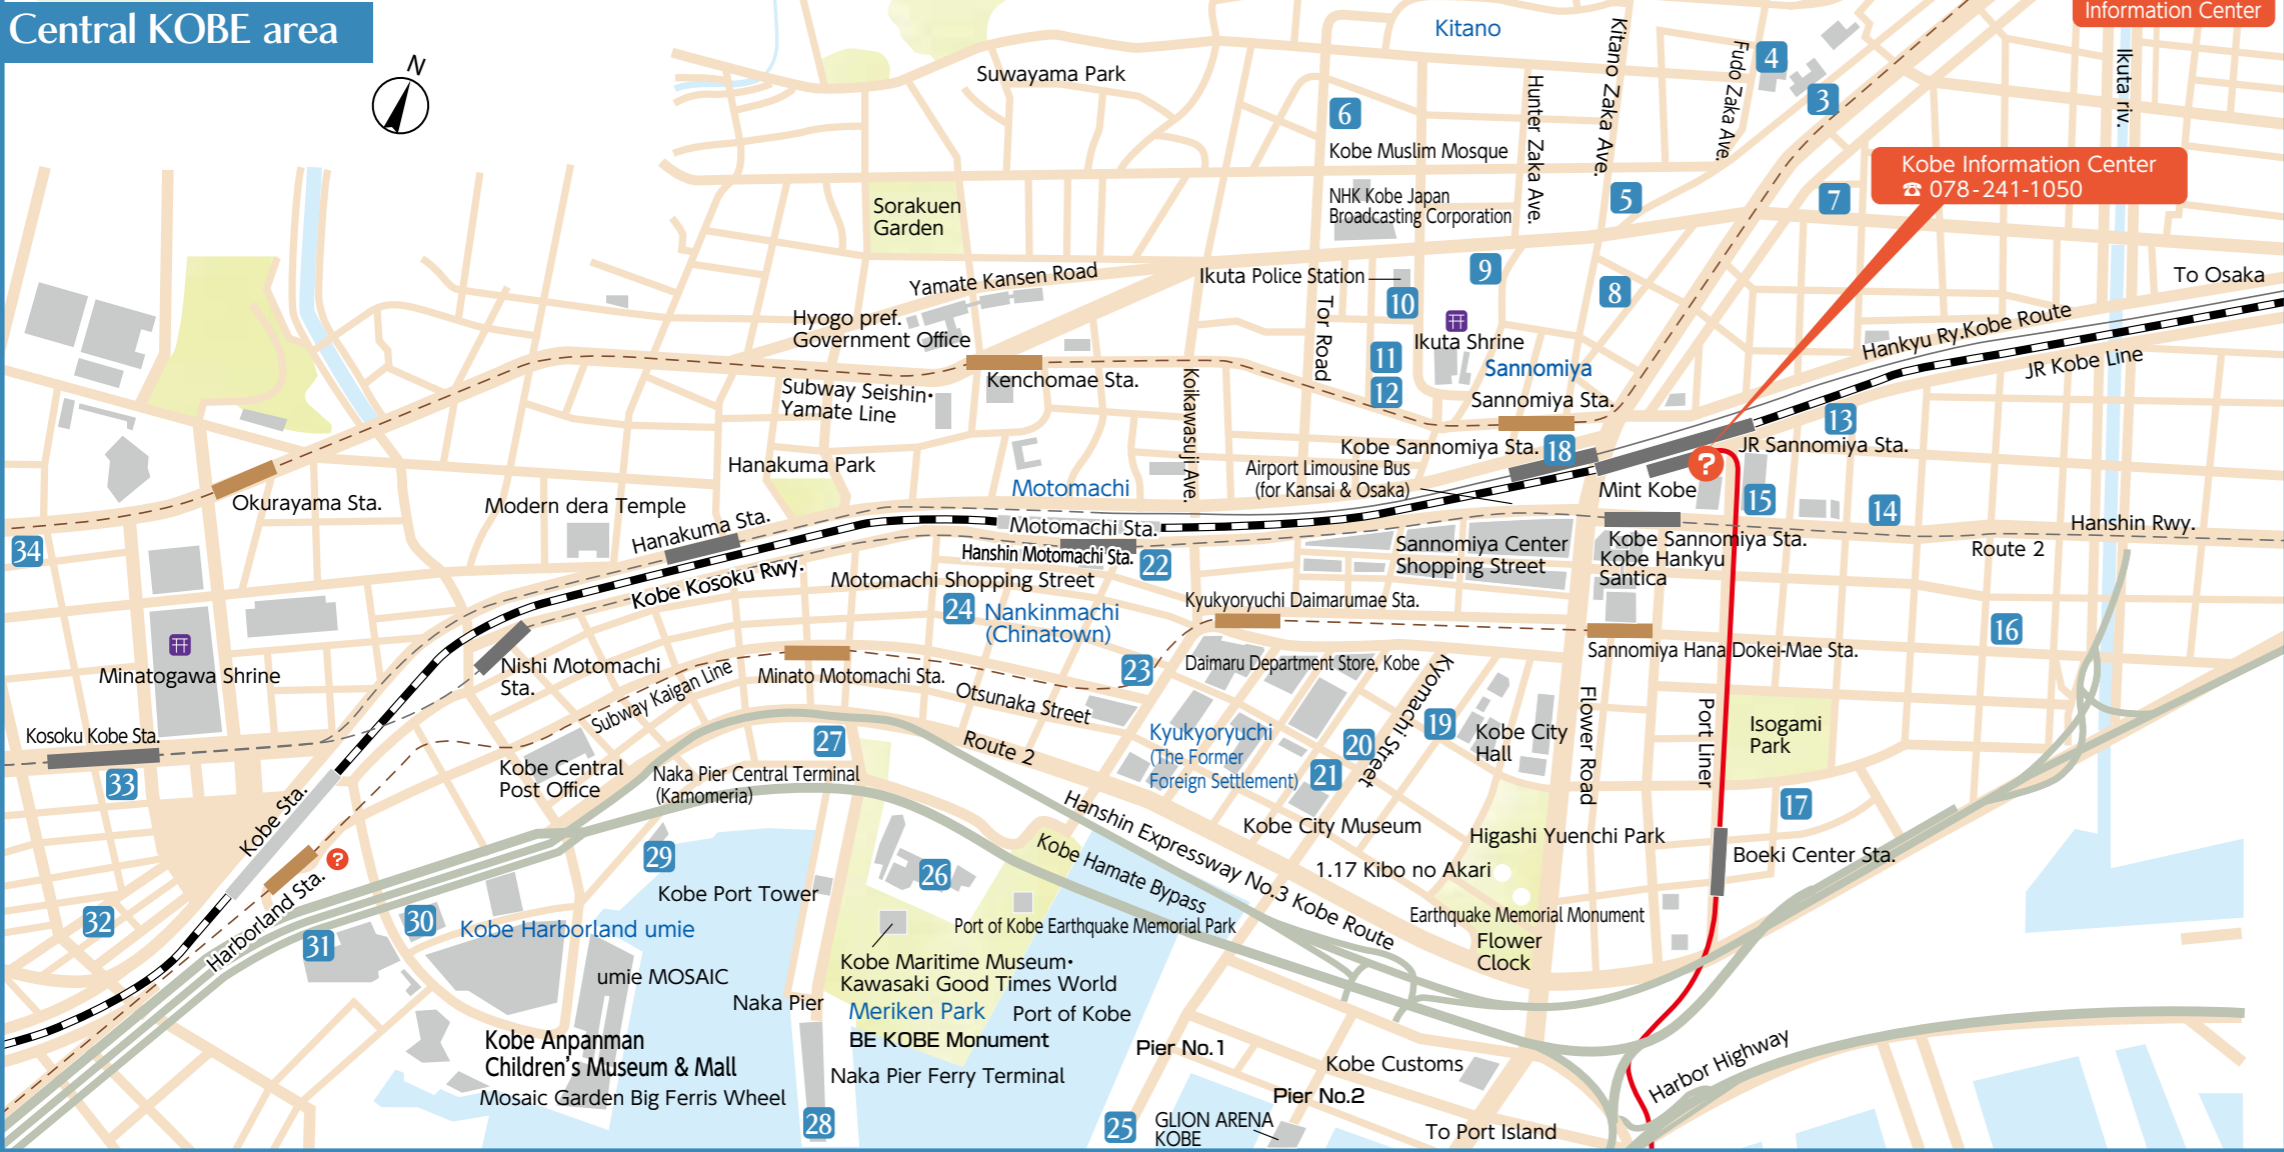

**59 GLAMP DOME KOBE TENKU**

GLAMP DOME 神戸天空

☎078-581-6000 Rooms 33

10,001JPY~15,000JPY

Shuttle bus is available from the Tanigami station (reservation required)

**60 KOBE SEISHIN ORIENTAL HOTEL**

神戸 西神オリエントホテル

☎078-992-8111 Rooms 184

5,001JPY~10,000JPY

Above the Seisin Chuoh subway station

Wide area

Arima Onsen area

Central KOBE area

ACCESS GUIDE

**By Train**  
 20min from Osaka 50min from Kyoto