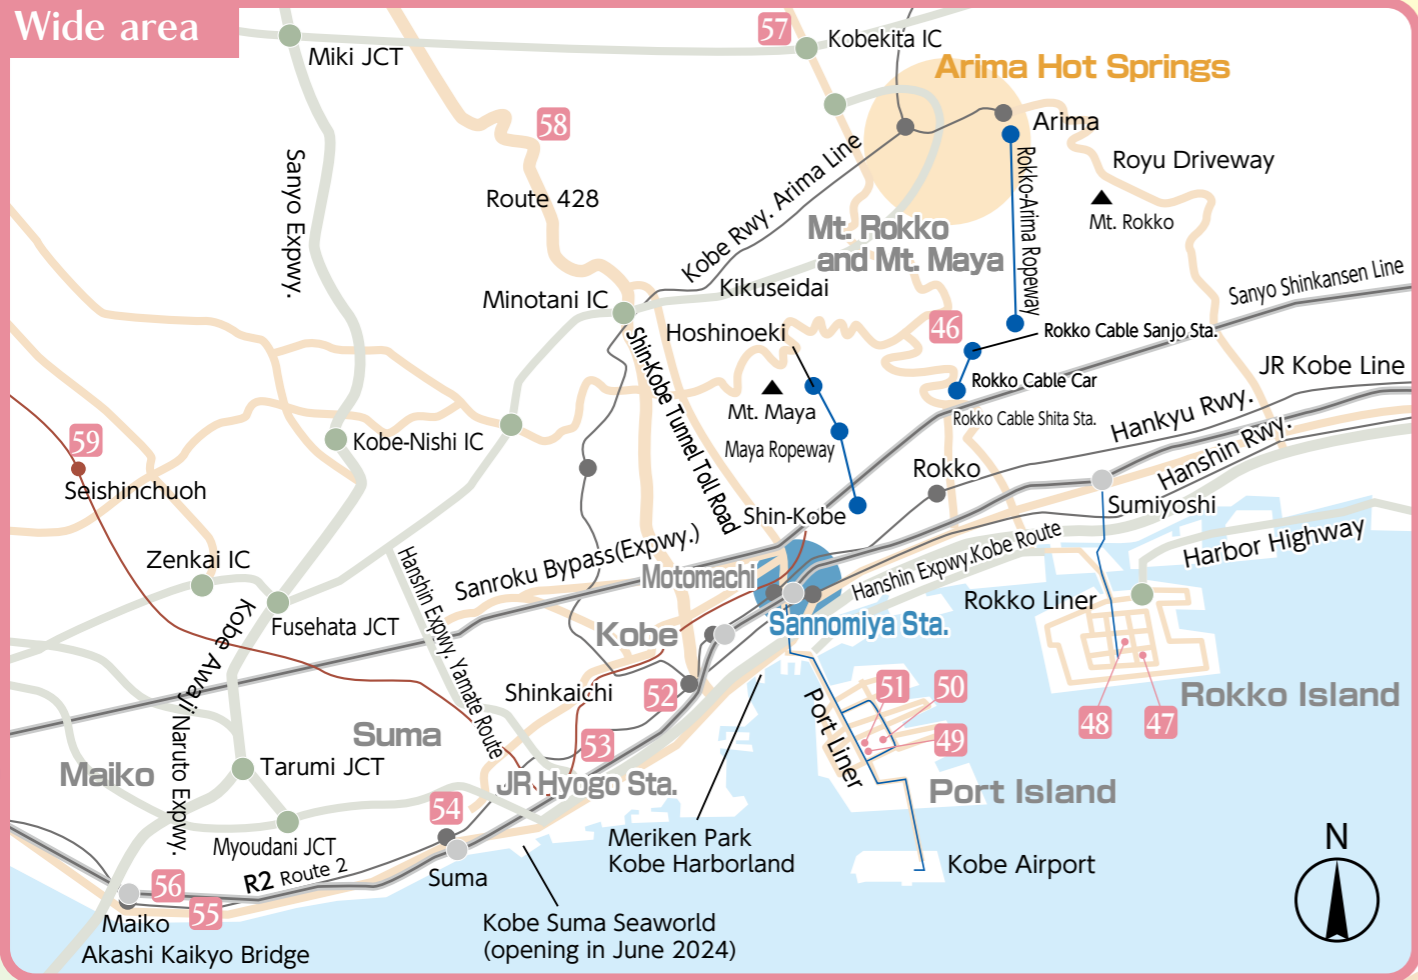

56 SEASIDE HOTEL MAIKOVILLA KOBE

シーサイドホテル舞子ヒラ神戸

☎078-706-3711 Rooms 247

5,001JPY~10,000JPY

7-minute walk from JR Maiko Station (Shuttle service available)

57 KOBE HOTEL FRUIT FLOWER

神戸 ホテルフルーツ・フラワー

☎078-954-1000 Rooms 129

5,001JPY~10,000JPY

15 minutes by bus or taxi from Okaba Station (Kobe Electric Railway)

58 GLAMP DOME KOBE TENKU

GLAMP DOME 神戸天空

☎078-581-6000 Rooms 33

10,001JPY~15,000JPY

Shuttle bus is available from the Tanigami station (reservation required)

59 KOBE SEISHIN ORIENTAL HOTEL

神戸 西神オリエンタルホテル

☎078-992-8111 Rooms 184

5,001JPY~10,000JPY

Above the Seisin Chuoh subway station

Wide area

Arima Onsen area

Central KOBE area