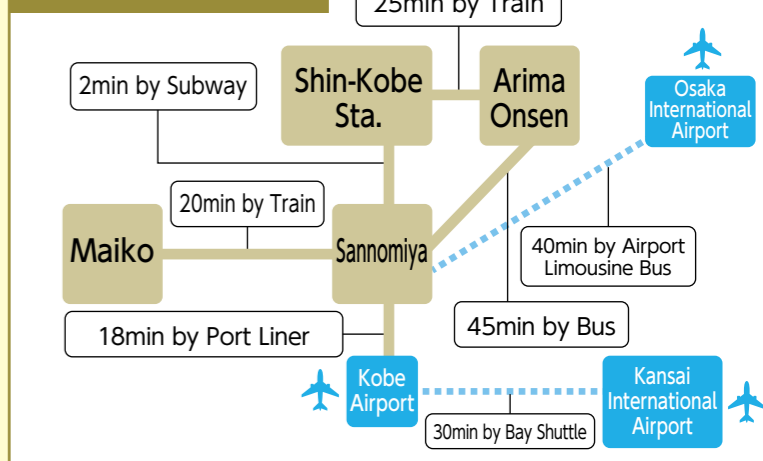

ACCESS GUIDE

By Train
20min from Osaka 50min from Kyoto

By Shinkansen

- Shin-Kobe to Tokyo: 165min
- Shin-Kobe to Nagoya: 60min
- Shin-Kobe to Hiroshima: 75min
- Shin-Kobe to Fukuoka: 135min

By Airplane

- Kobe Airport to Sapporo (New Chitose): 125min
- Kobe Airport to Sendai: 90min
- Kobe Airport to Tokyo (Haneda): 75min
- Kobe Airport to Okinawa: 110min

Members of the Kobe Tourism Hotel and Ryokan Association

Recommended Lodging in Kobe

Official Travel Guide of KOBE ↓