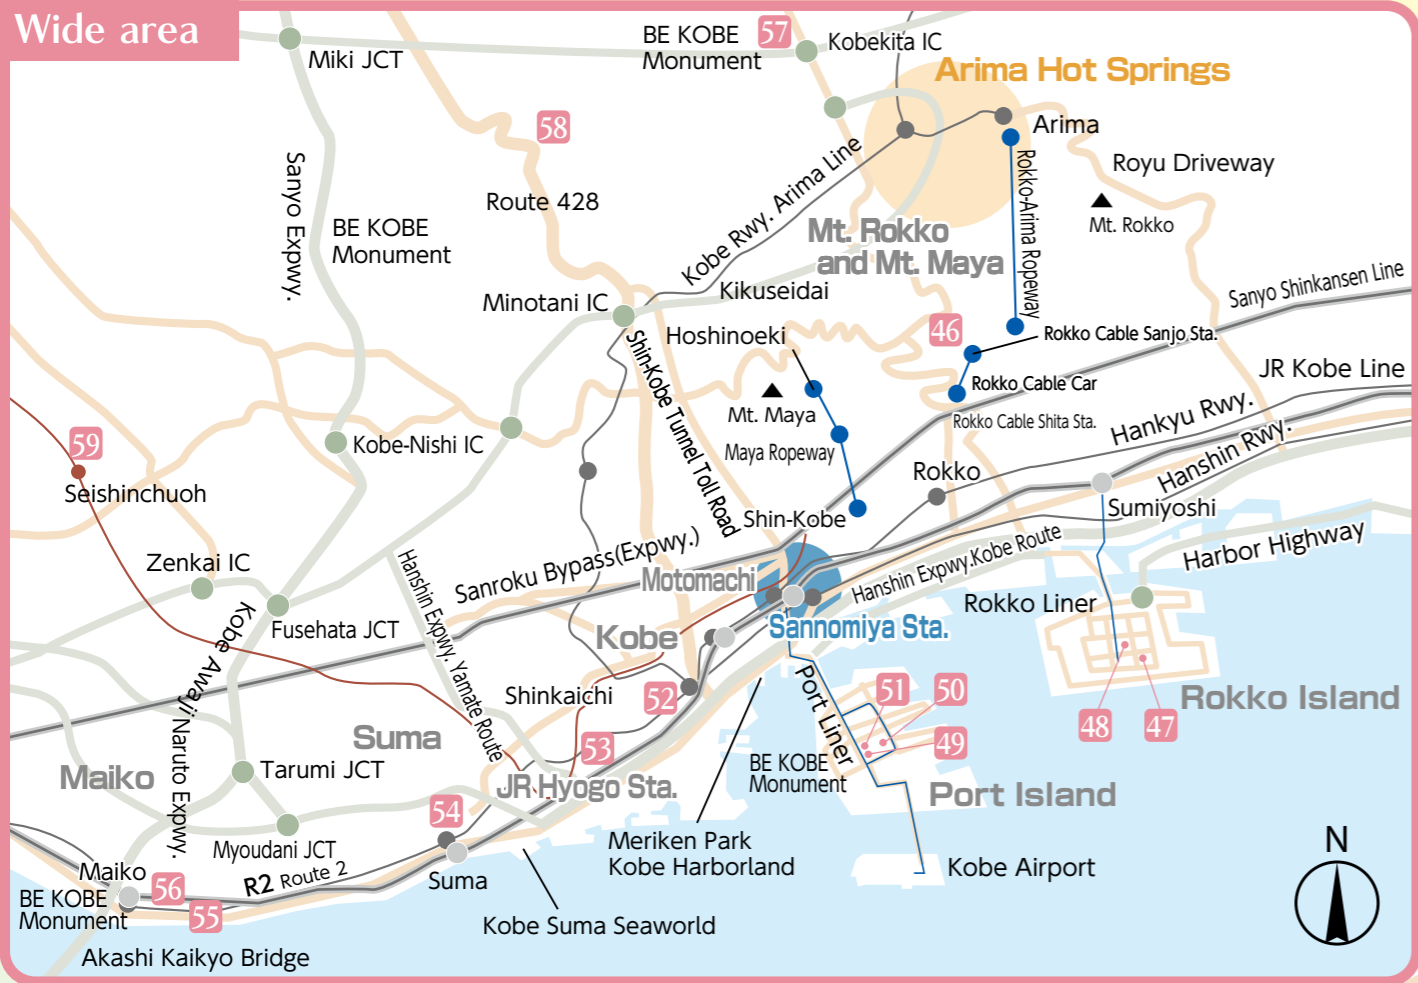

56 SEASIDE HOTEL MAIKOVILLA KOBE

シーサイドホテル舞子ヒラ神戸

☎078-706-3711 Rooms 247

5,001JPY~10,000JPY

7-minute walk from JR Maiko Station (Shuttle service available)

57 KOBE HOTEL FRUIT FLOWER

神戸 ホテルフルーツ・フラワー

☎078-954-1000 Rooms 129

5,001JPY~10,000JPY

15 minutes by bus or taxi from Okaba Station (Kobe Electric Railway)

58 GLAMP DOME KOBE TENKU

GLAMP DOME 神戸天空

☎078-581-6000 Rooms 33

10,001JPY~15,000JPY

Shuttle bus is available from the Tanigami station (reservation required)

59 KOBE SEISHIN ORIENTAL HOTEL

神戸 西神オリエンタルホテル

☎078-992-8111 Rooms 184

5,001JPY~10,000JPY

Above the Seisin Chuoh subway station

Arima Onsen area

Wide area

Wide area

Arima Onsen area

Central KOBE area

ACCESS GUIDE

By Train
 20min from Osaka 50min from Kyoto

By Shinkansen

- Shin-Kobe to Tokyo: 165min
- Shin-Kobe to Nagoya: 60min
- Shin-Kobe to Hiroshima: 75min
- Shin-Kobe to Fukuoka: 135min