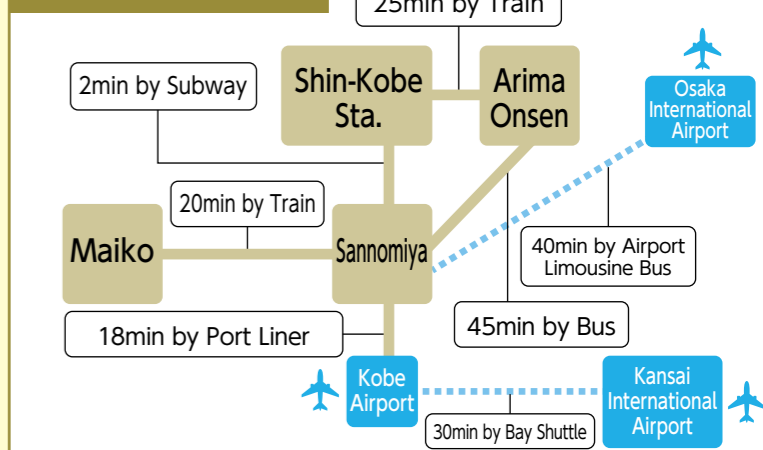

5,001JPY~10,000JPY

15 minutes by bus or taxi from Okaba Station (Kobe Electric Railway)

58 GLAMP DOME KOBE TENKU

GLAMP DOME 神戸天空

☎078-581-6000 Rooms 33

10,001JPY~15,000JPY

Shuttle bus is available from the Tanigami station (reservation required)

59 KOBE SEISHIN ORIENTAL HOTEL

神戸 西神オリエンタルホテル

☎078-992-8111 Rooms 184

5,001JPY~10,000JPY

Above the Seisin Chuoh subway station

Arima Onsen area

Wide area

Wide area

Arima Onsen area

Central KOBE area

ACCESS GUIDE

By Train
 20min from Osaka 50min from Kyoto

By Shinkansen

- Shin-Kobe to Tokyo: 165min
- Shin-Kobe to Nagoya: 60min
- Shin-Kobe to Hiroshima: 75min
- Shin-Kobe to Fukuoka: 135min